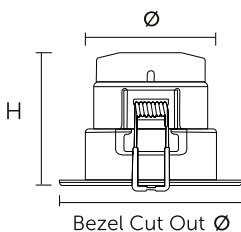

Technical Specification	
Construction	Die-Cast Aluminium
Driver	BELL
LED Chip	Epistar
Input Voltage	220-240VAC, 50 / 60Hz
Power Factor	>0.9
Operating Temp	-20°C to +35°C
Standard	CE & UKCA

Lever Tool-Free Terminal